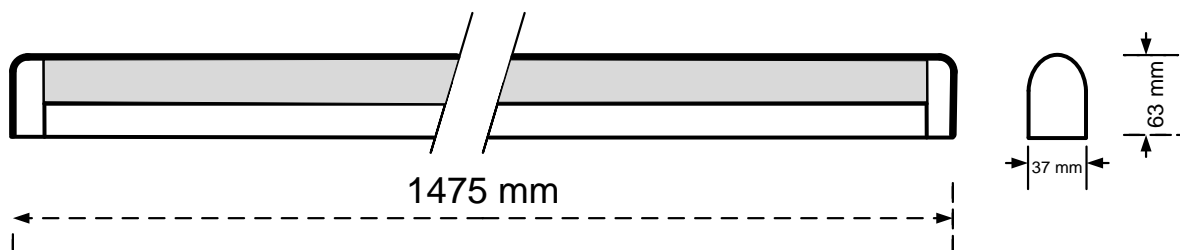

CYFELCO MIRROR LIGHT 1X35W

PRODUCT DATA

804-072

General Information

Order Code	804-072
Product Description	CYFELCO MIRRORL 1X35W
Application	Store shelves, kitchens, bathrooms, restaurants, vessel cabins, hotel rooms, waiting rooms.
Installation	Ceiling, Wall Surface Mounted Luminaire
Luminaire type	Mirror Light for T5 Lamps
Light Source	T5 Fluorescent Tube
Number of light sources	1 pc (not included)
Gear	Vossloh-Schwabe Electronic Ballast (HF)
Dimming	Not Dimmable
Standards	2014/30/EU Electromagnetic Compatibility Directive 2014/35/EU Low Voltage Directive
CE mark	Yes
Warranty	X years

Electrical Data

Lamp Power	35 W
Input voltage	220-240 V
Input Frequency	50-60 Hz
Protection class	Class I

Mechanical Characteristics

Housing Material	Sheet steel 0,5mm
Surface Finish	White powder coating (RAL 9003)
Optical Cover	Matt PMMA
Ingress protection code	IP 40
Mechanical impact protection code	IK03
Dimensions LxWxH	1475x37x63 mm

Logistics

Packing	1 pc per resistant carton
Net weight	xx kg
Gross weight	xx kg
Volume	Xx m ³

Dimensional Drawing

ELMASCO INDUSTRIES S.A.

Head Office : 44 K. Palama, 14343 N. Chalkidona, Athens, Greece
Production Plant : Ag. Adrianos, 21100 Nafplio, Greece
Email: elmasco@elmasco.eu